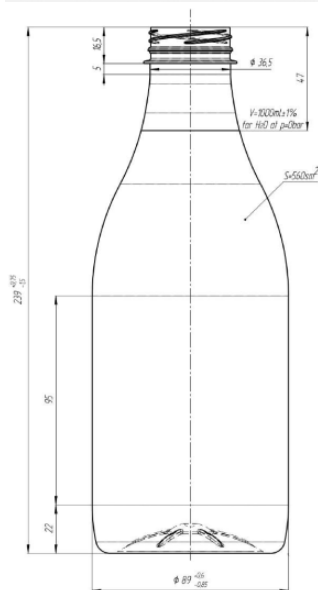

Milk 1000

General info

Item no. (SKU):	
Family / Range:	Milk
Capacity:	1000ml
Neck:	38mm 3-Start
Weight:	27
Shape:	Round
Material:	PET
Colour:	All Colours Available
Print Areas:	N/A
Country of Origin:	Lithuania

Packaging Info

Packed in Boxes

Box Dimensions (mm):	594 x 394 x 448
Quantity per box (pcs):	
Boxes per pallet (pcs):	
Quantity per pallet (pcs):	
Net weight (kg):	
Gross weight (kg):	
Pallet height (mm):	2400

Packed in PE bags on trays (Full pallet)

Tray dimensions (mm):	1200 x 800 x 50
Quantity per tray (pcs):	125
Quantity per PE bag (pcs):	
PE bags per tray (pcs):	
Trays per pallet (pcs):	9
Quantity per pallet (pcs):	1125
Net weight (kg):	30
Gross weight (kg):	44
Pallet height (mm):	2400